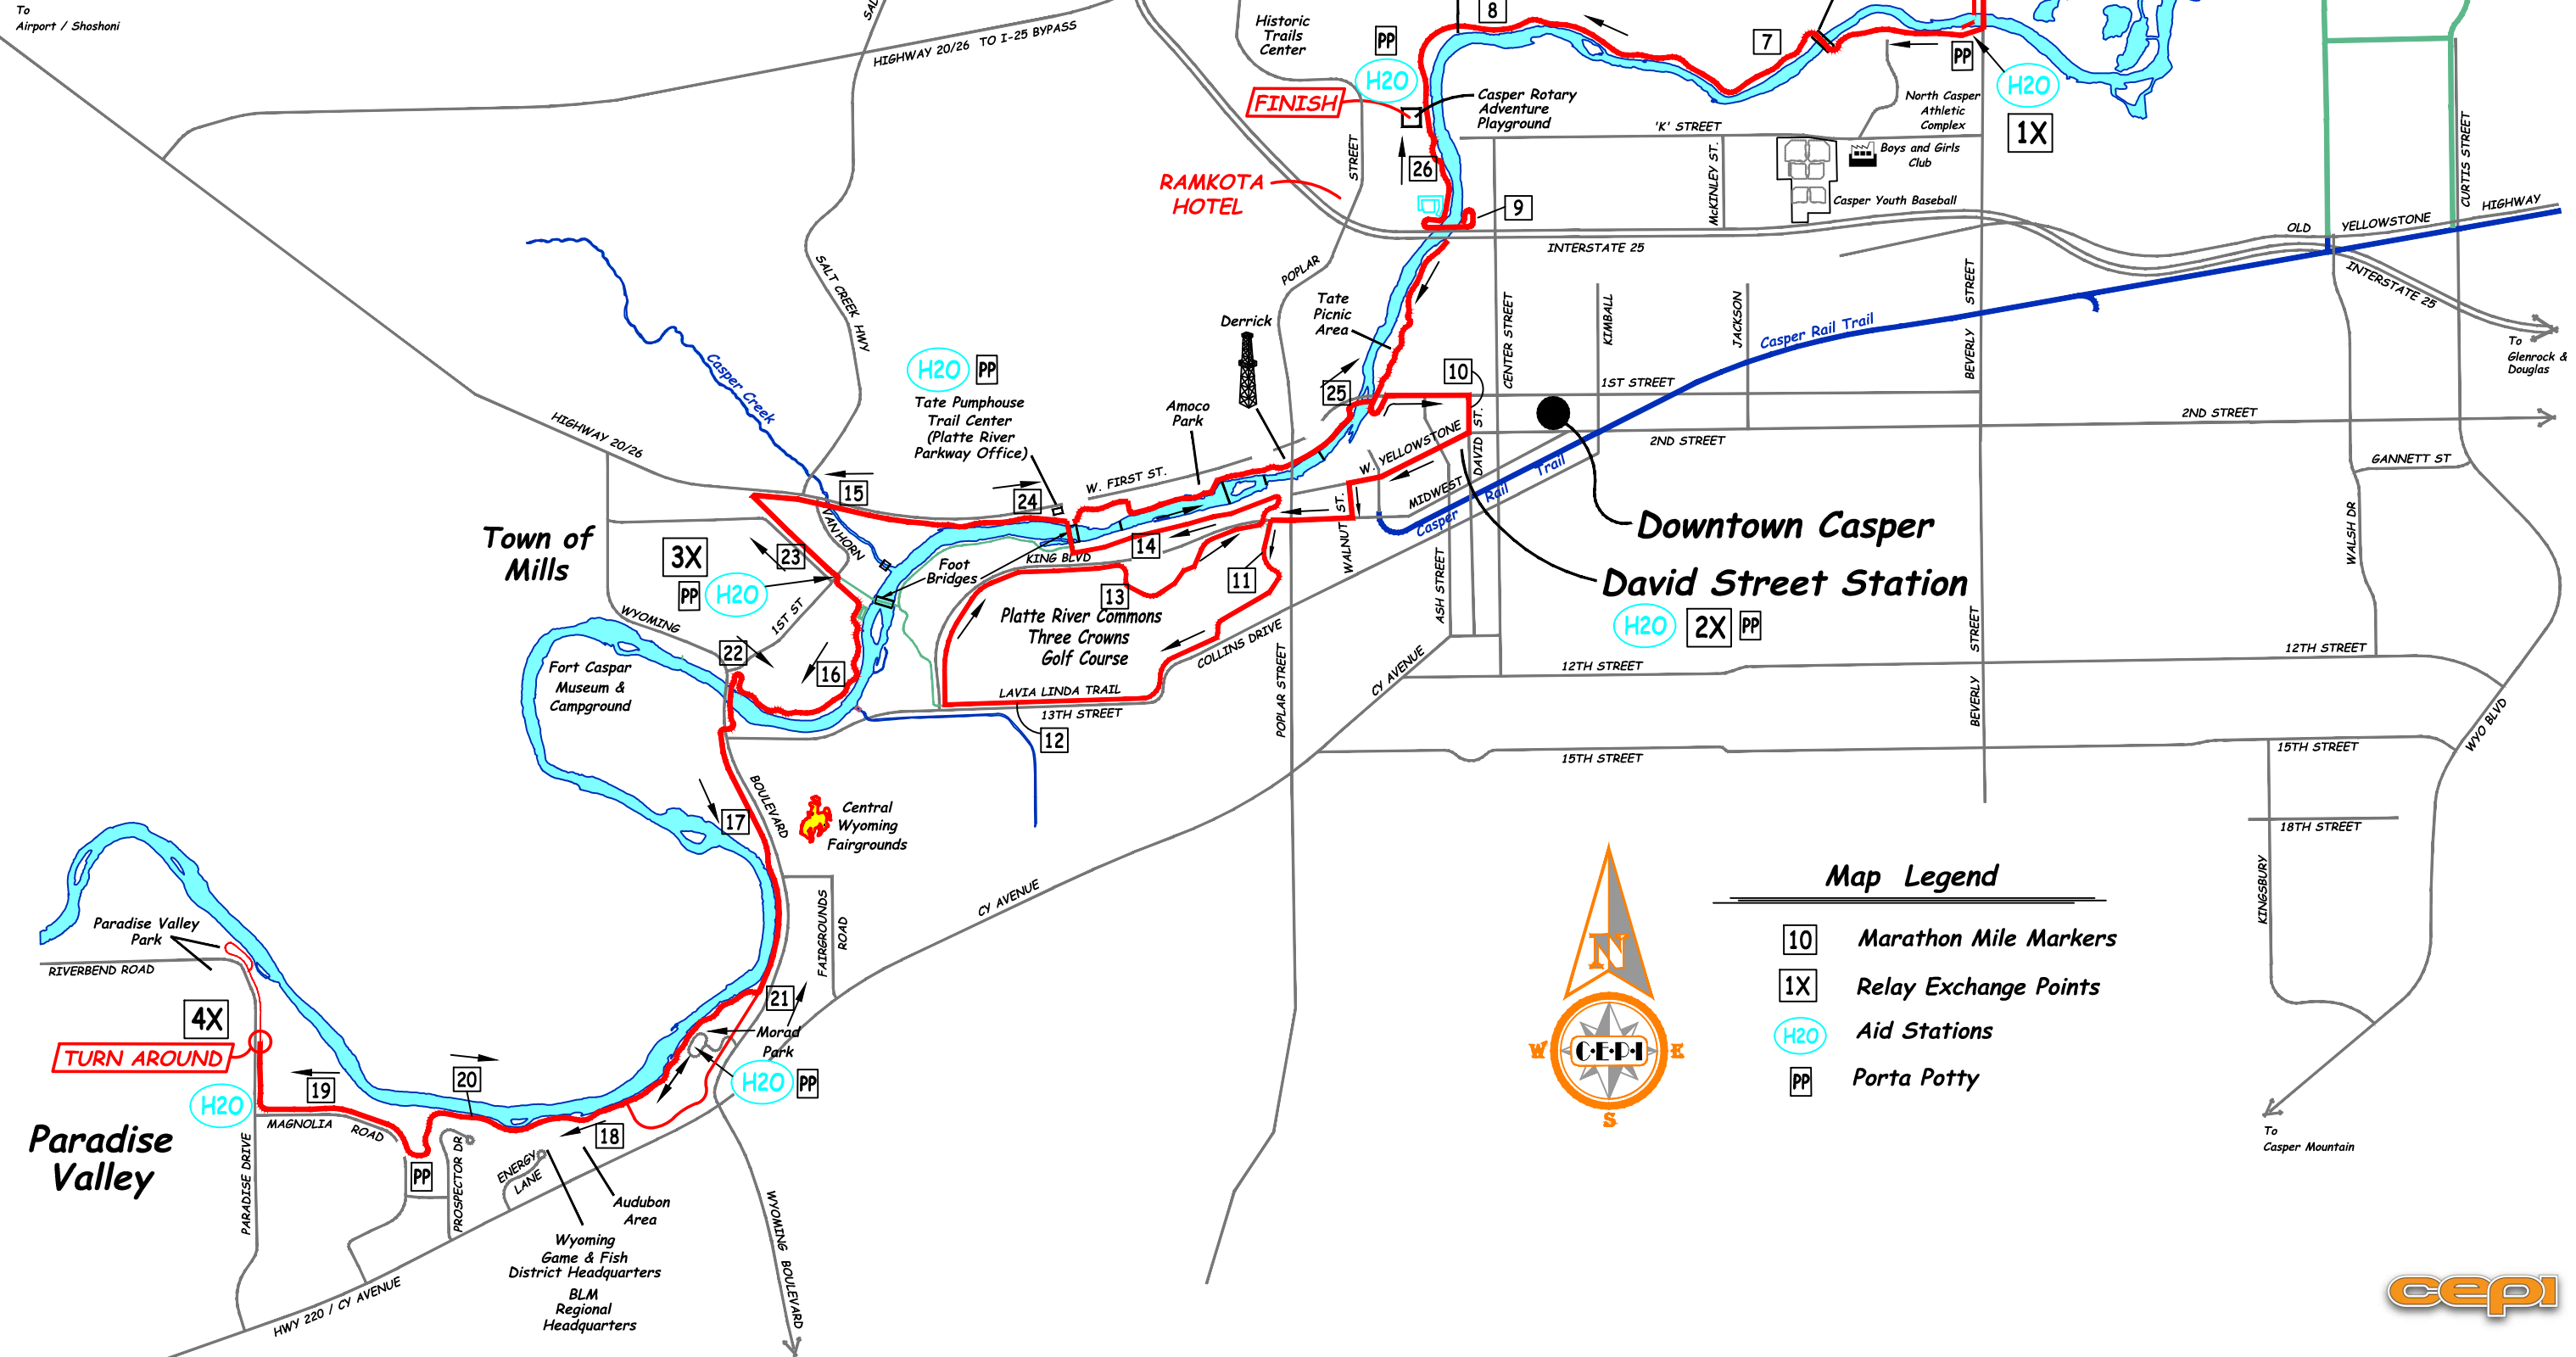

Casper Marathon and Marathon Relay Routes

To Airport / Shoshoni

Map Legend

- 10 Marathon Mile Markers
- 1X Relay Exchange Points
- H2O Aid Stations
- PP Porta Potty