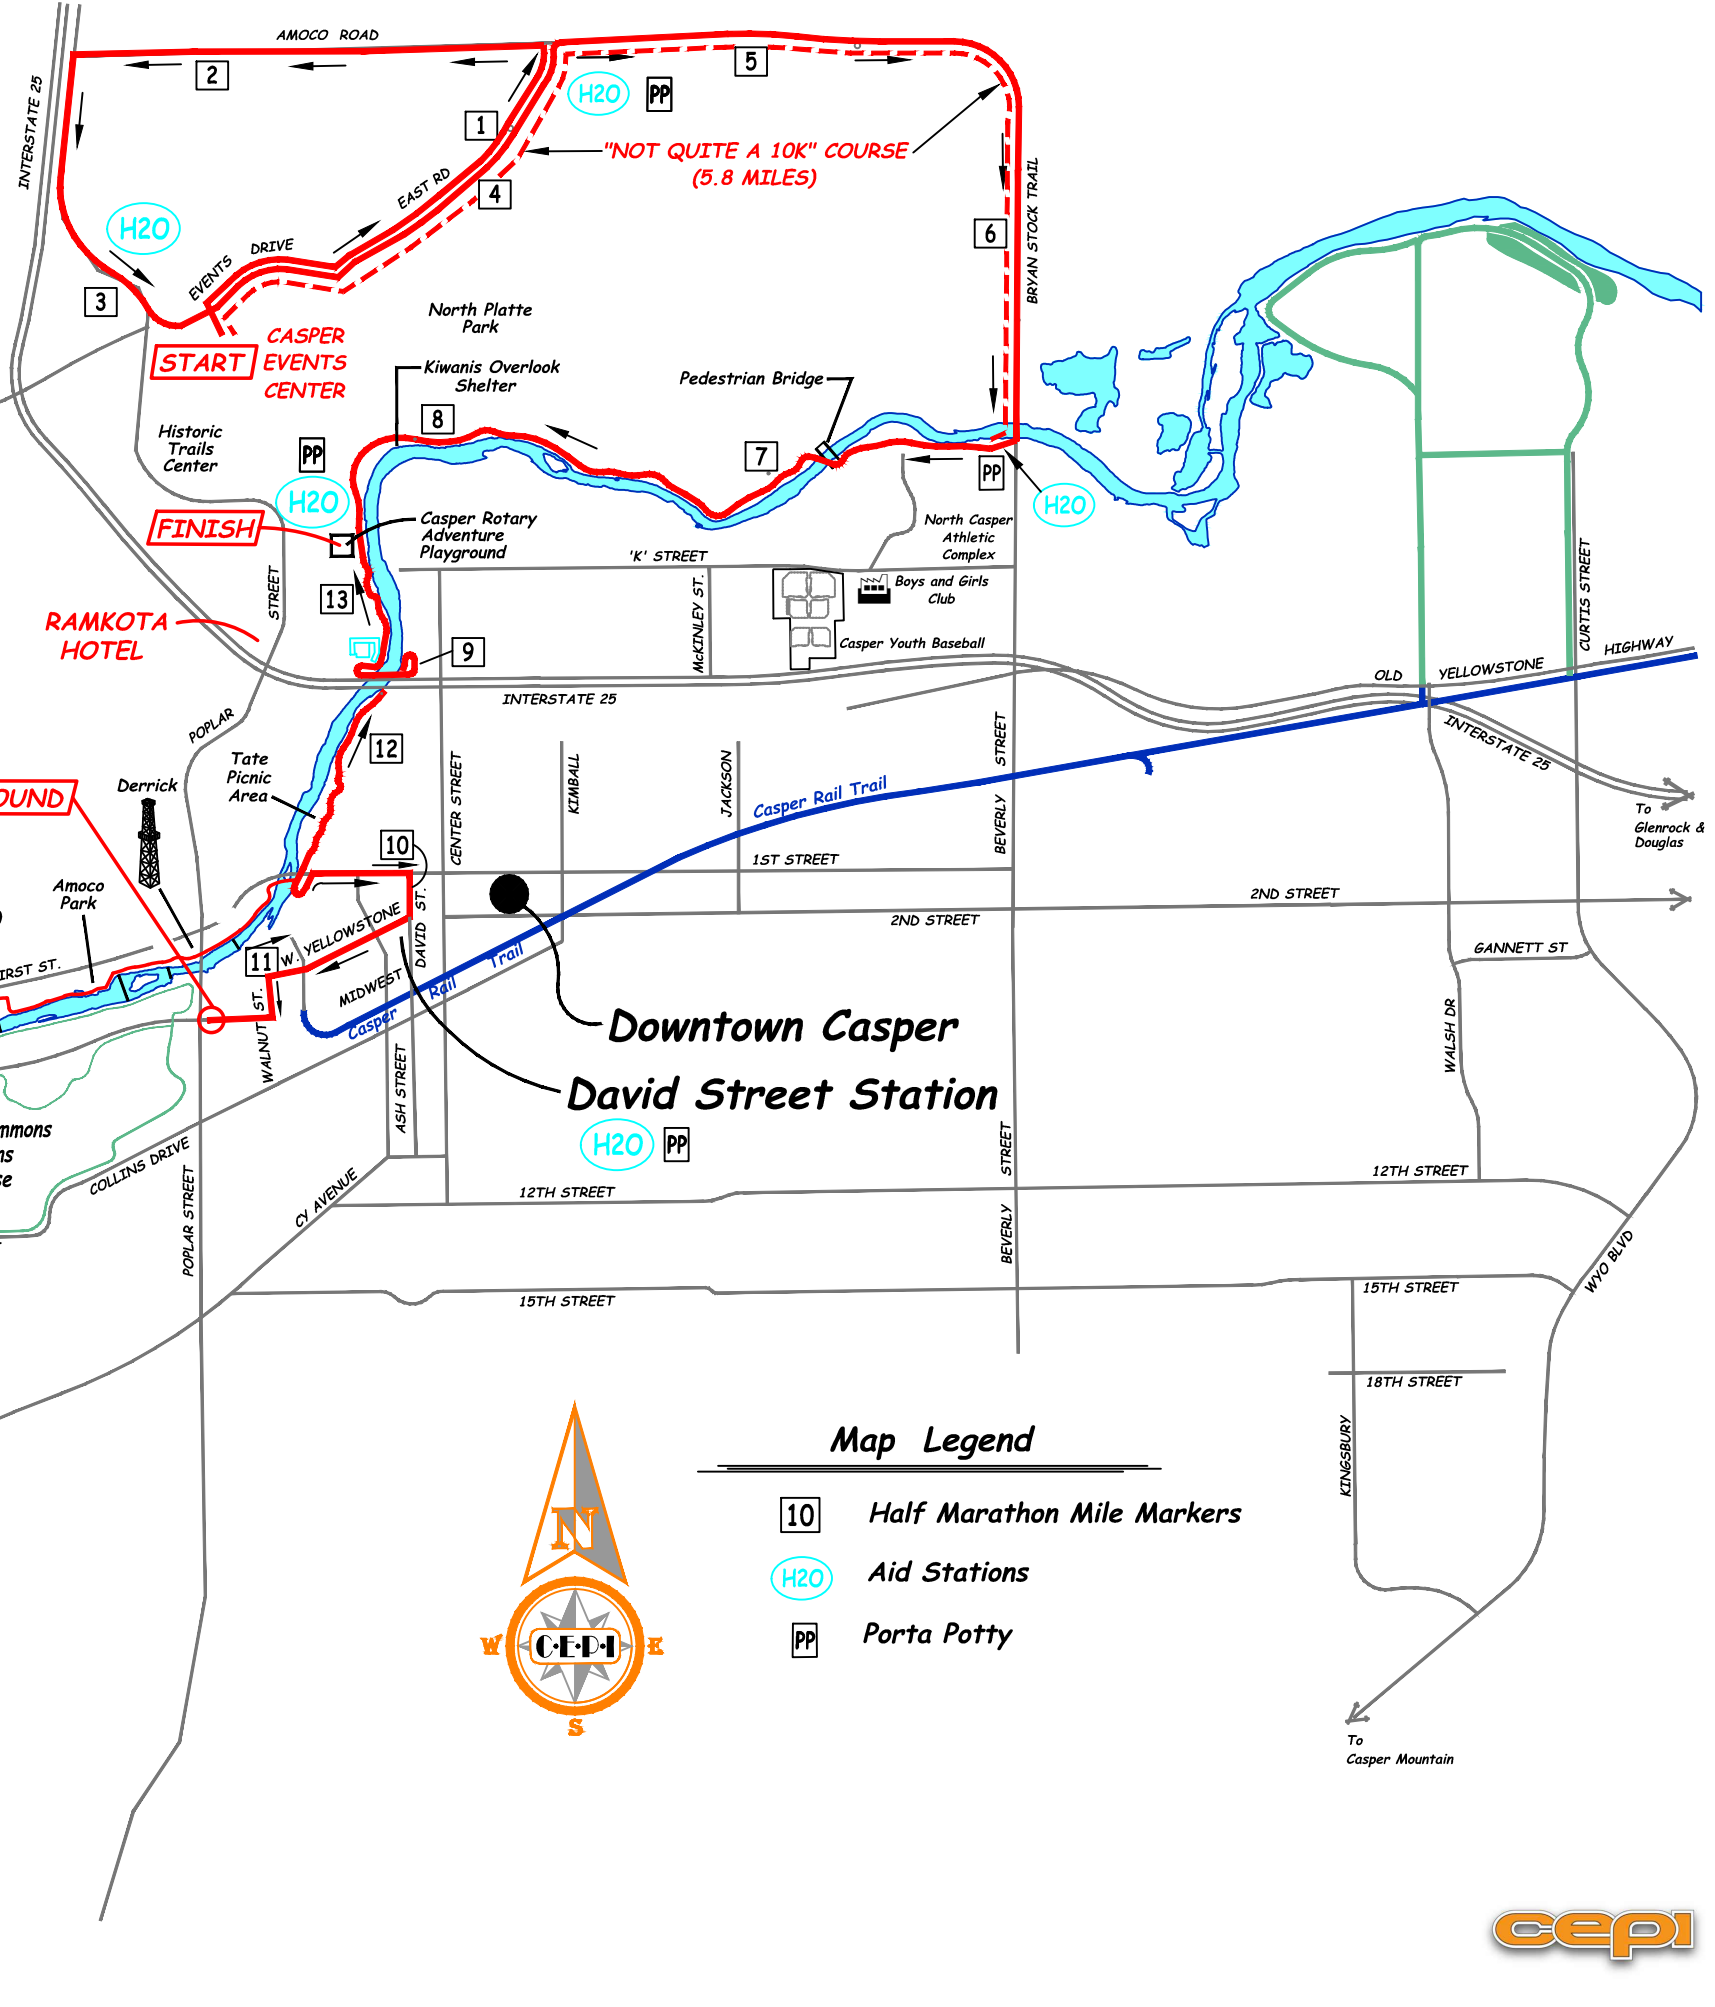

# Casper Half Marathon Route

To Airport / Shoshoni

To Bar Nunn  
SALT CREEK HIGHWAY  
HIGHWAY 20/26 TO I-25 BYPASS

**TURN AROUND**

**START**

**FINISH**

**RAMKOTA HOTEL**

**Downtown Casper  
David Street Station**

## Map Legend

- 10 Half Marathon Mile Markers
- H2O Aid Stations
- PP Porta Potty

To Casper Mountain

**Paradise Valley**

**Town of Mills**

PARADISE DRIVE  
MAGNOLIA ROAD  
PROSPECTOR DR  
ENERGY LANE  
WYOMING BOULEVARD  
HWY 220 / CY AVENUE