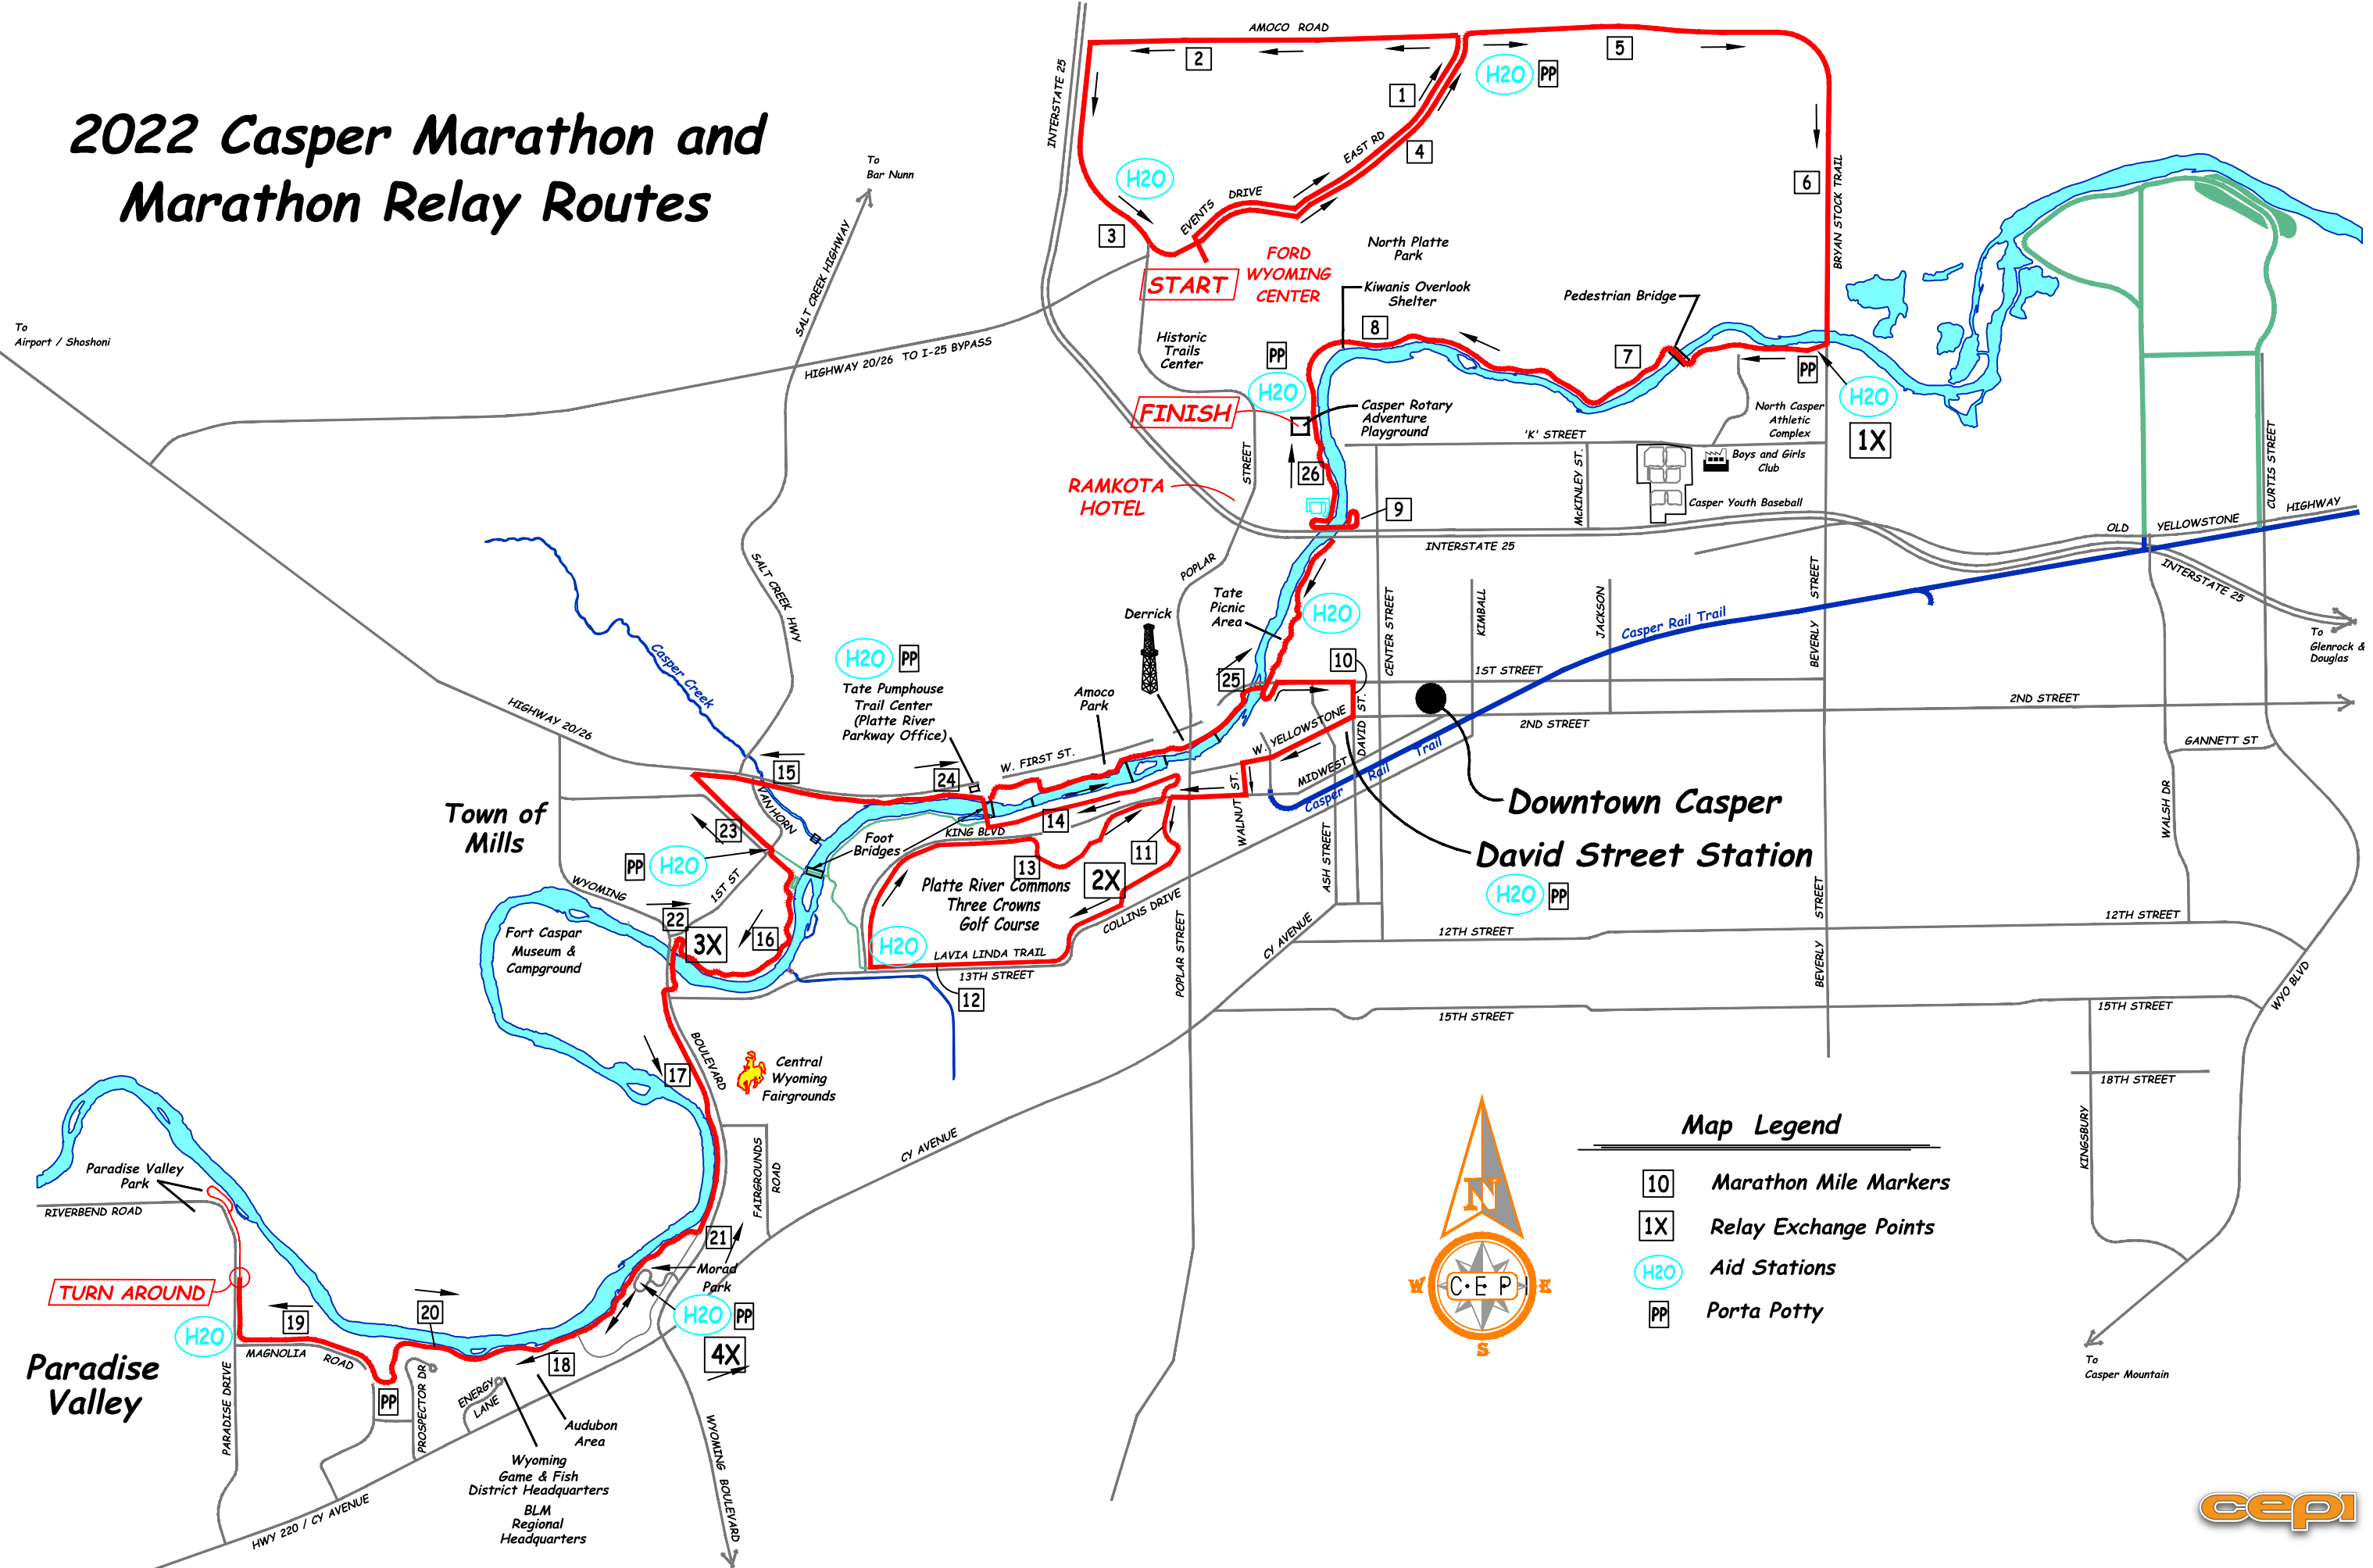

2022 Casper Marathon and Marathon Relay Routes

To Airport / Shoshoni

Map Legend

- 10 Marathon Mile Markers
- 1X Relay Exchange Points
- H2O Aid Stations
- PP Porta Potty

To Casper Mountain