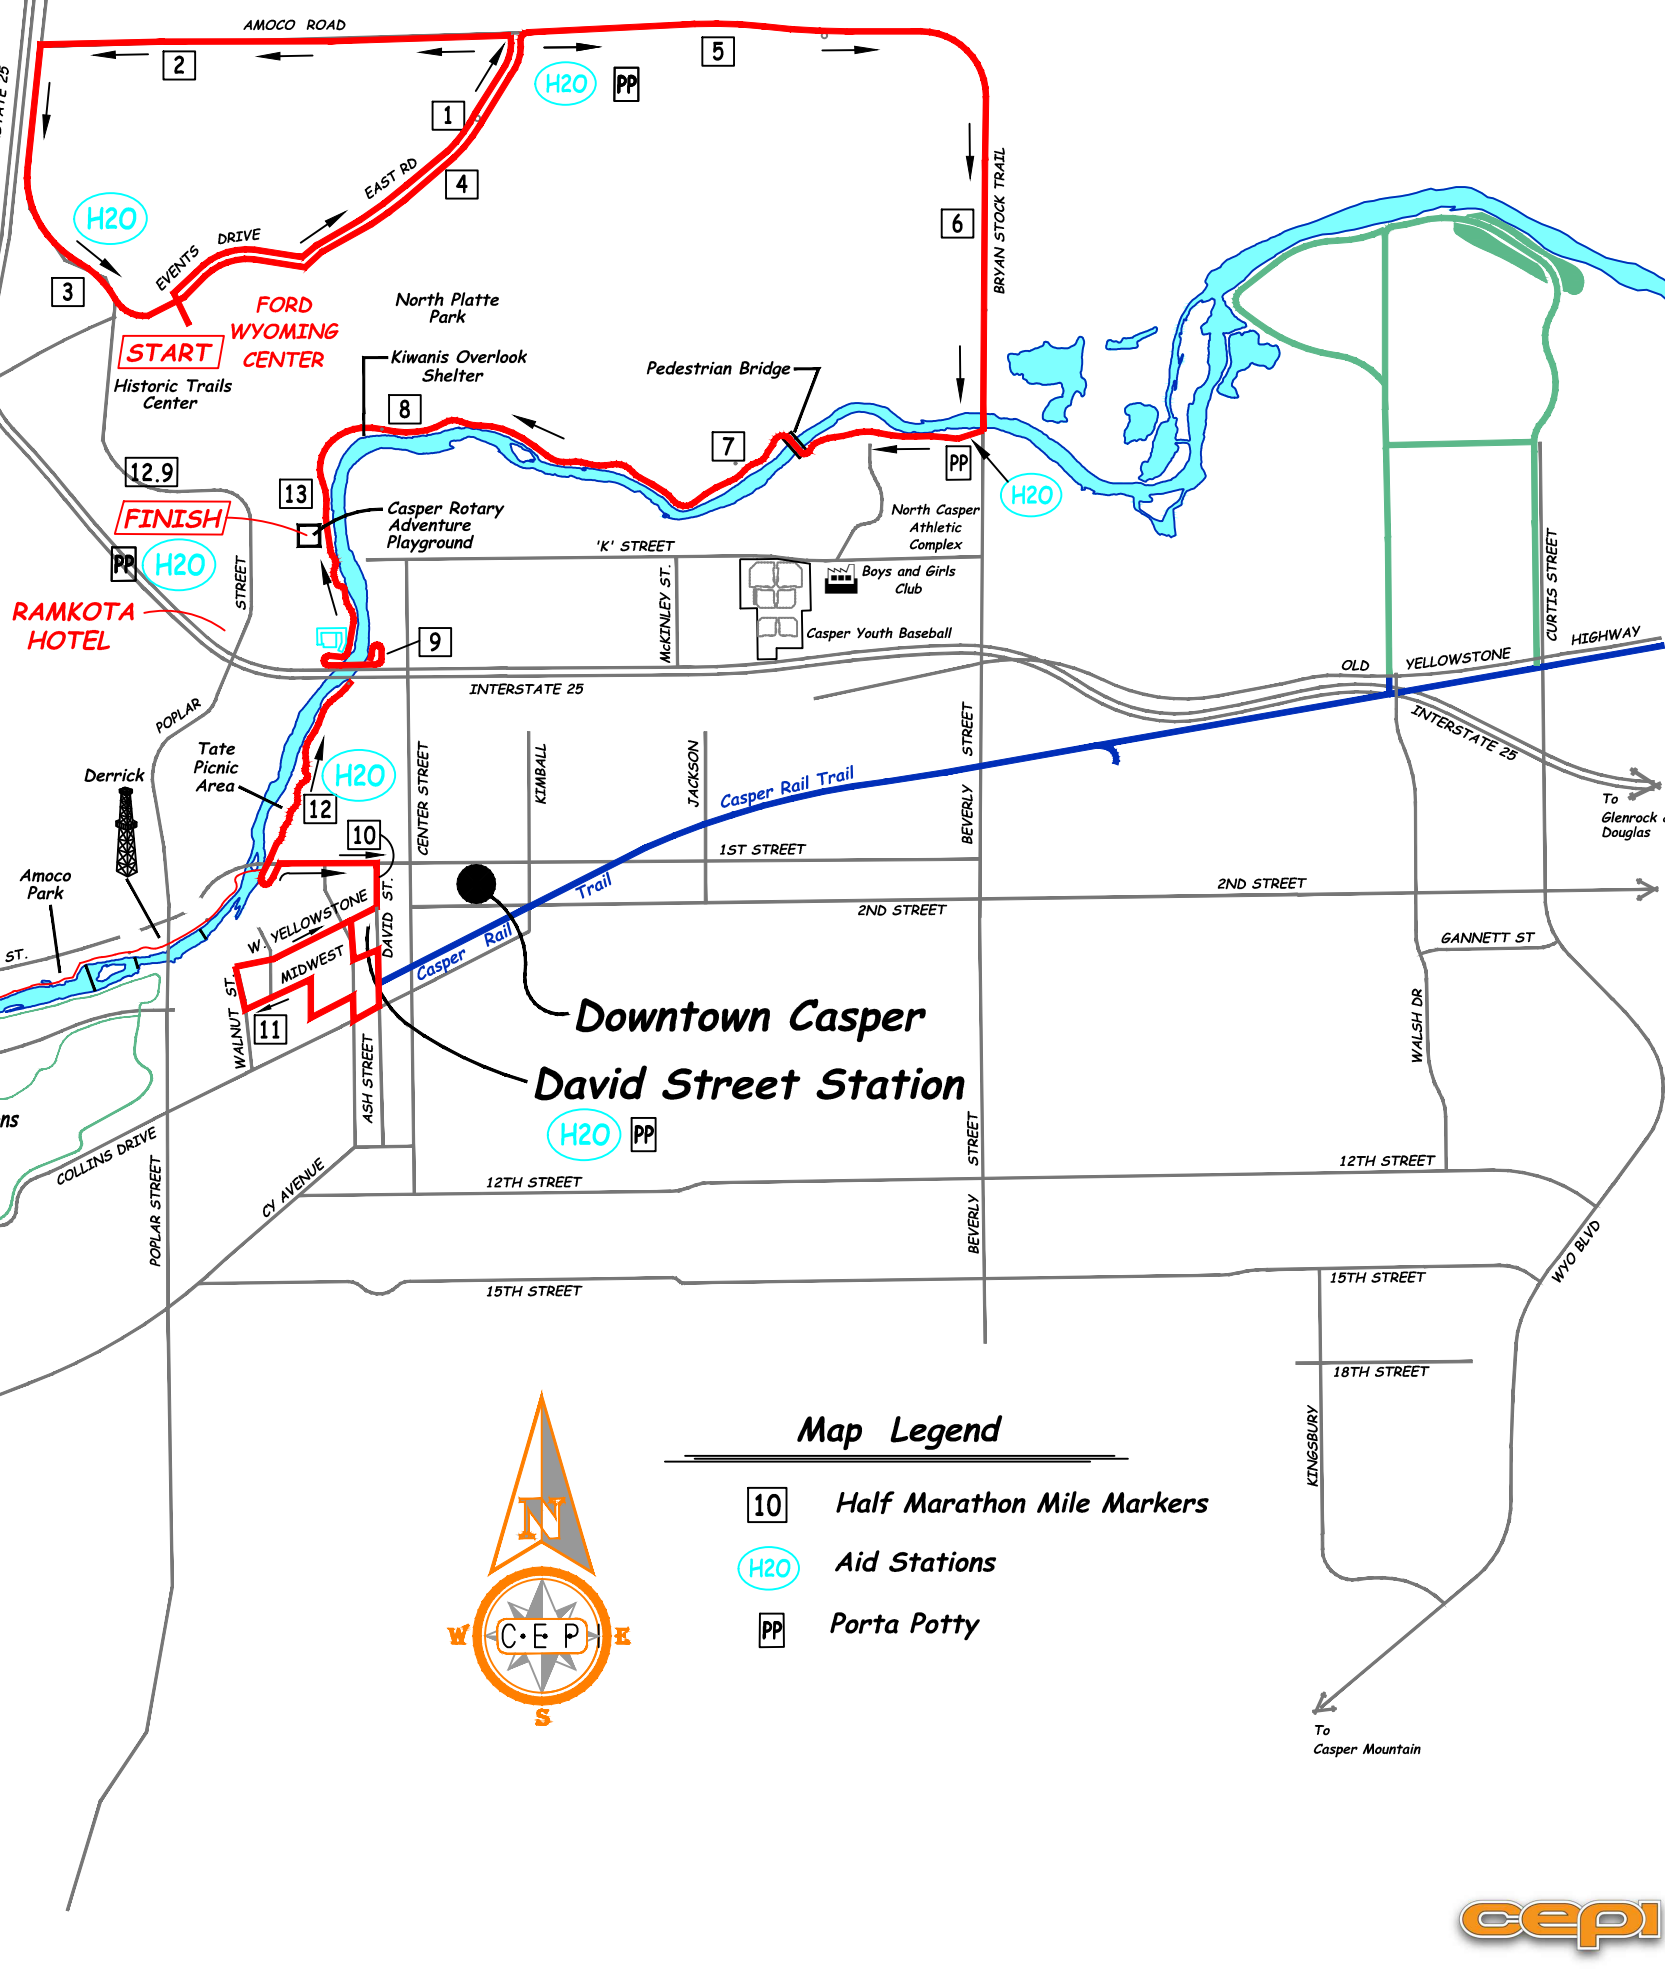

2022 Casper Half Marathon Route

To Airport / Shoshoni

Town of Mills

Paradise Valley

START
 FORD WYOMING CENTER
 Historic Trails Center

FINISH
 RAMKOTA HOTEL

Downtown Casper
 David Street Station

Map Legend

- 10 Half Marathon Mile Markers
- H2O Aid Stations
- PP Porta Potty

To Casper Mountain