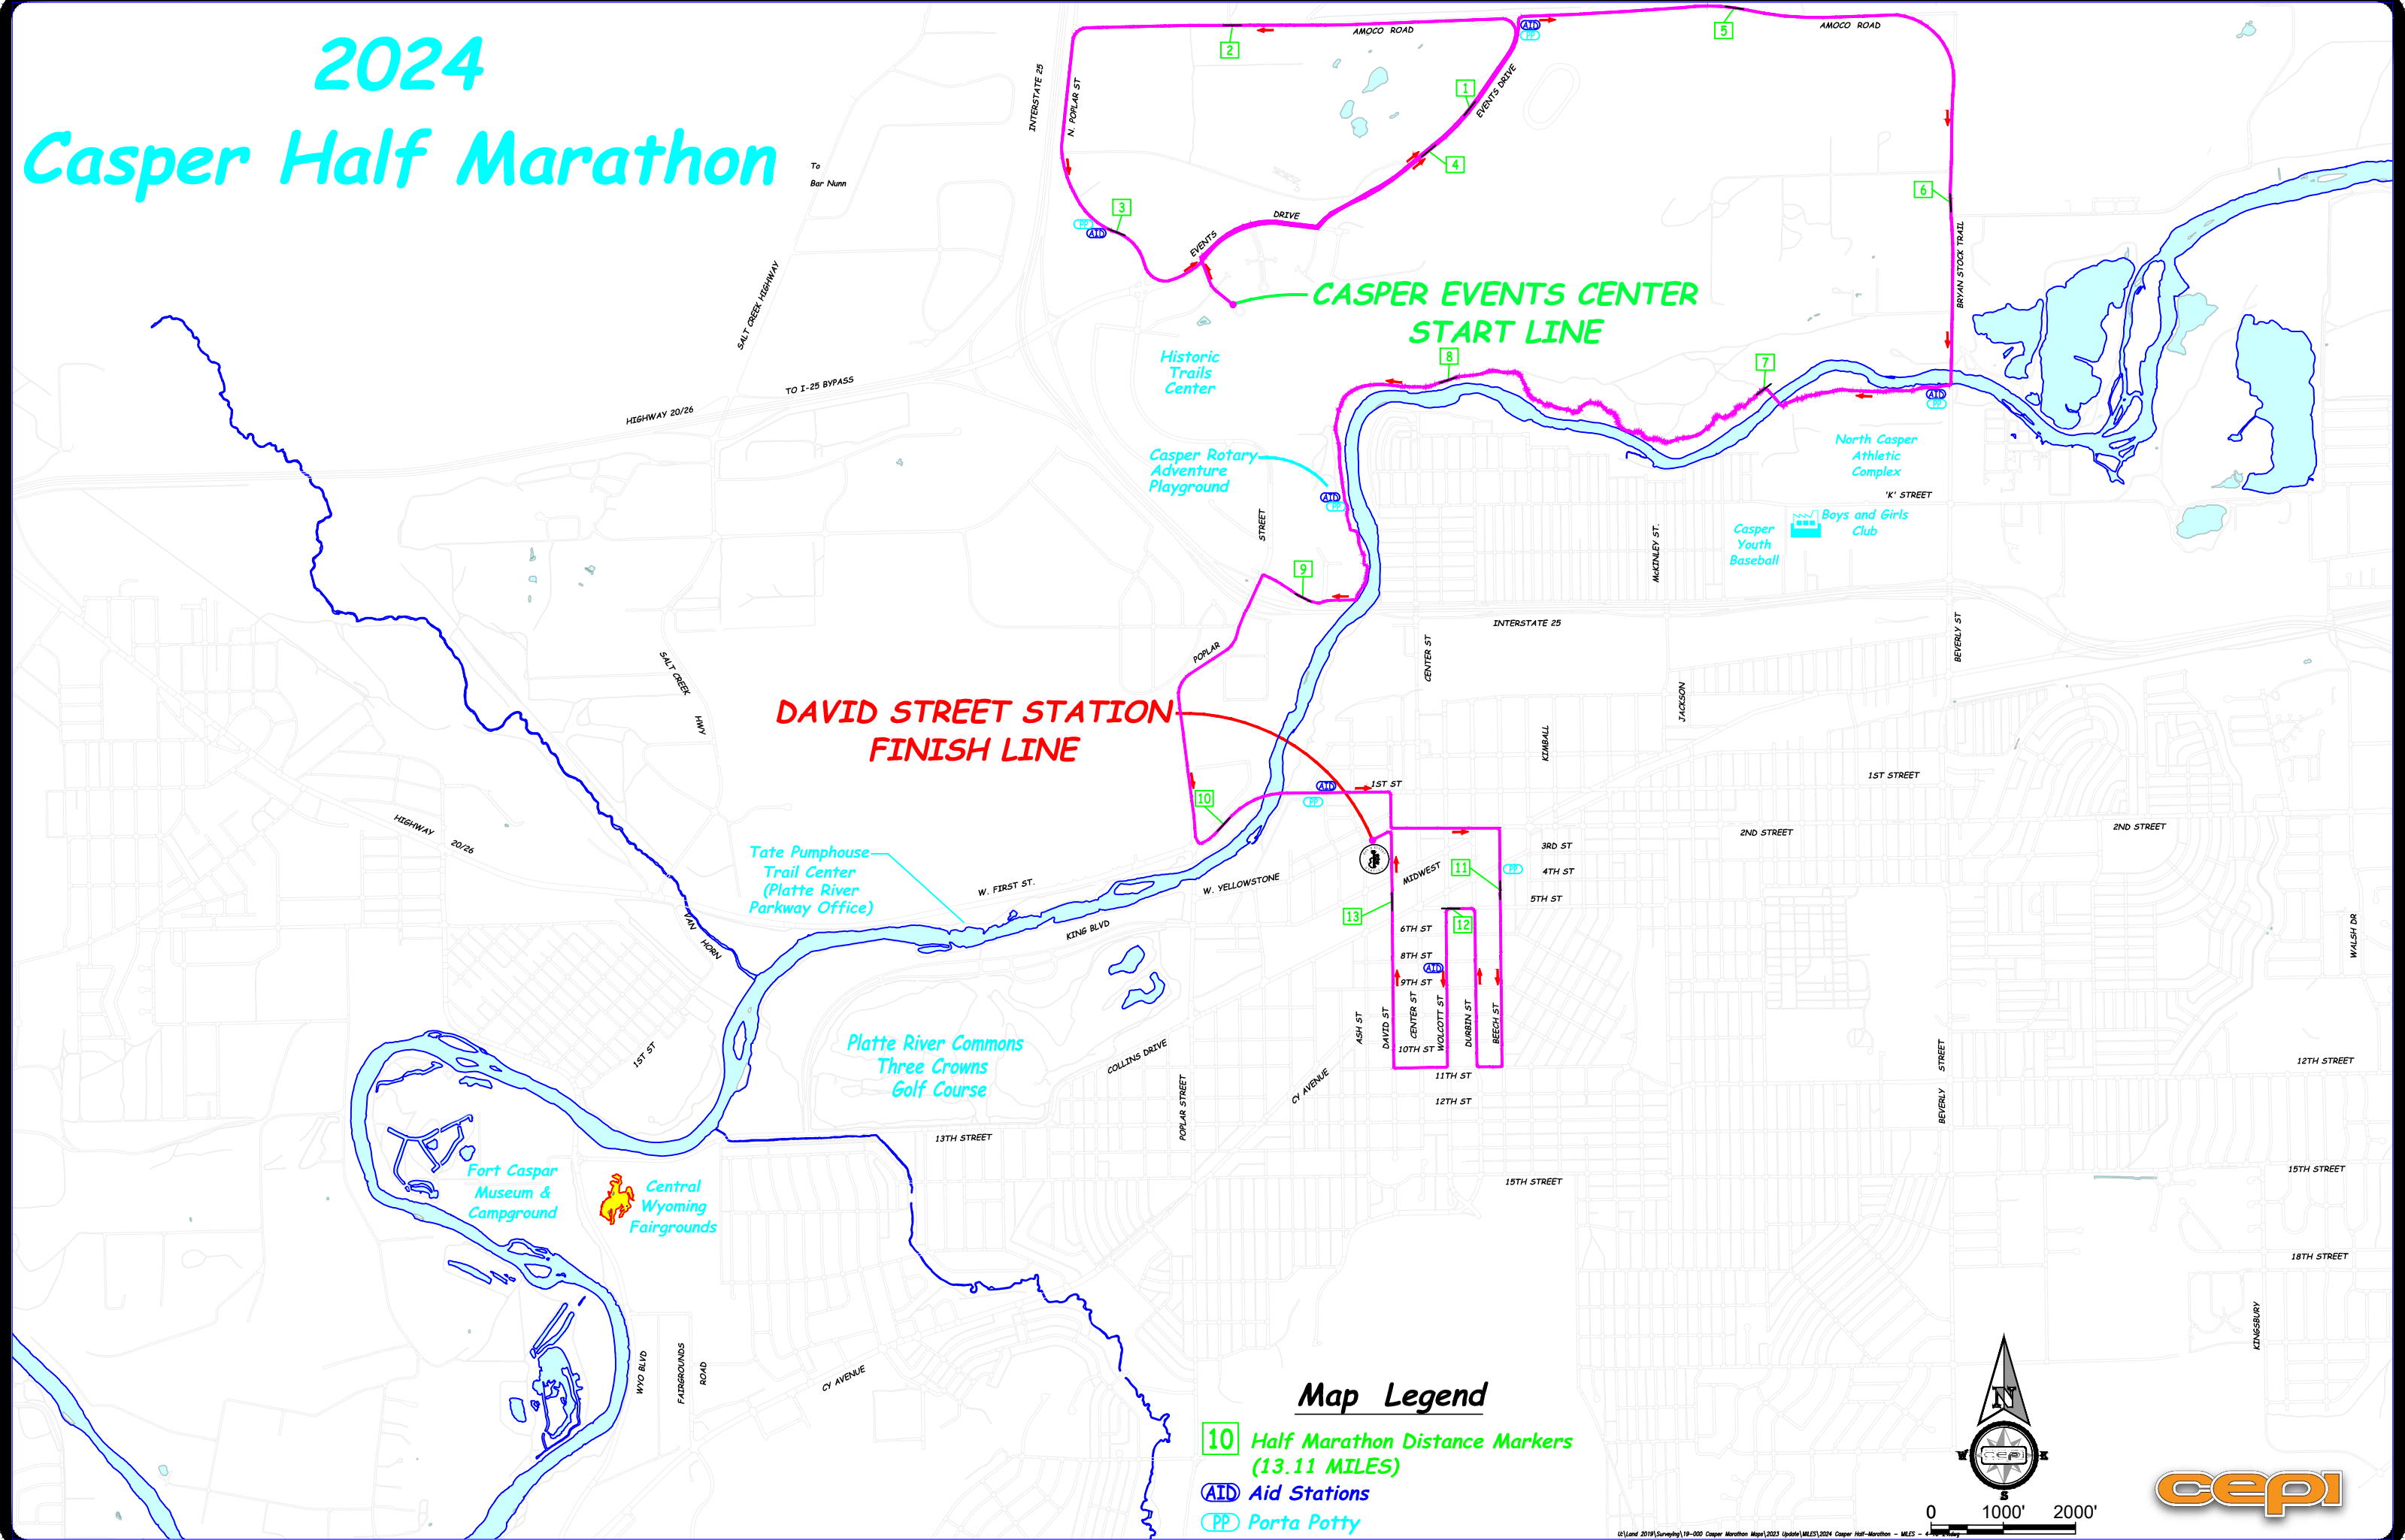

2024 Casper Half Marathon

**CASPER EVENTS CENTER
START LINE**

**DAVID STREET STATION
FINISH LINE**

Map Legend

- 10 Half Marathon Distance Markers (13.11 MILES)
- AID Aid Stations
- PP Porta Potty