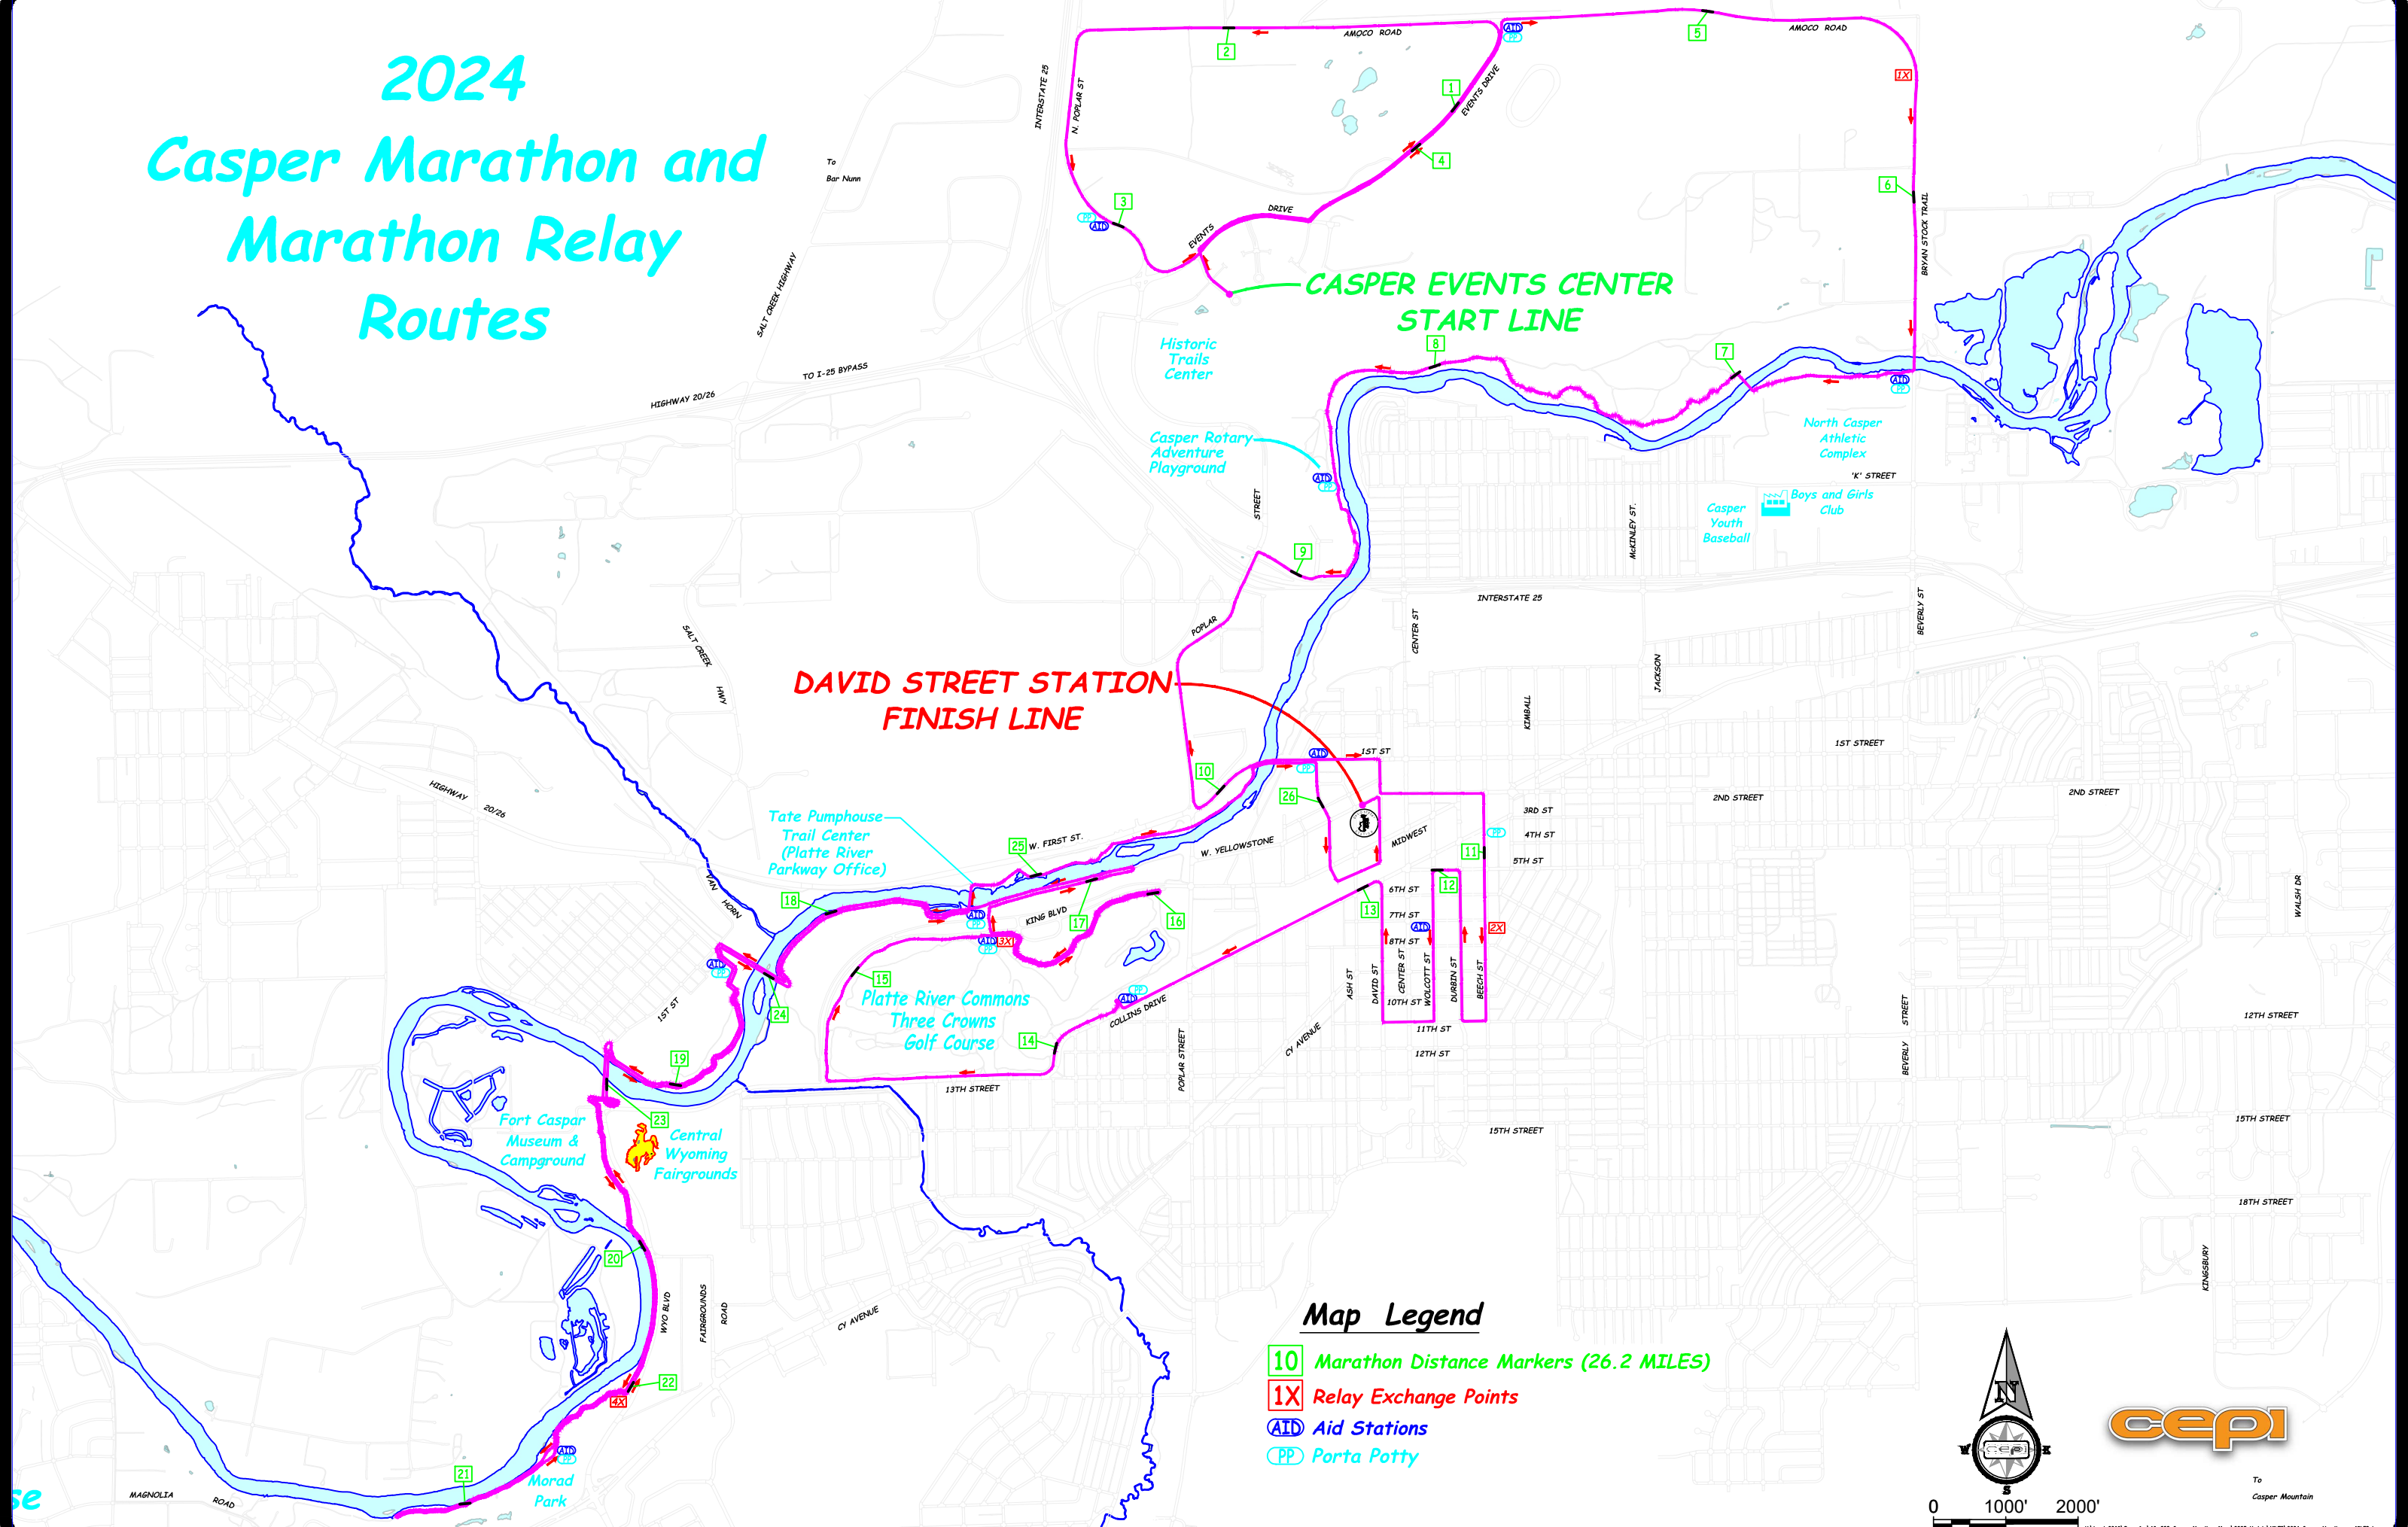

2024 Casper Marathon and Marathon Relay Routes

**DAVID STREET STATION
FINISH LINE**

**CASPER EVENTS CENTER
START LINE**

Map Legend

- 10 Marathon Distance Markers (26.2 MILES)
- 1X Relay Exchange Points
- AID Aid Stations
- PP Porta Potty

0 1000' 2000'

To Casper Mountain